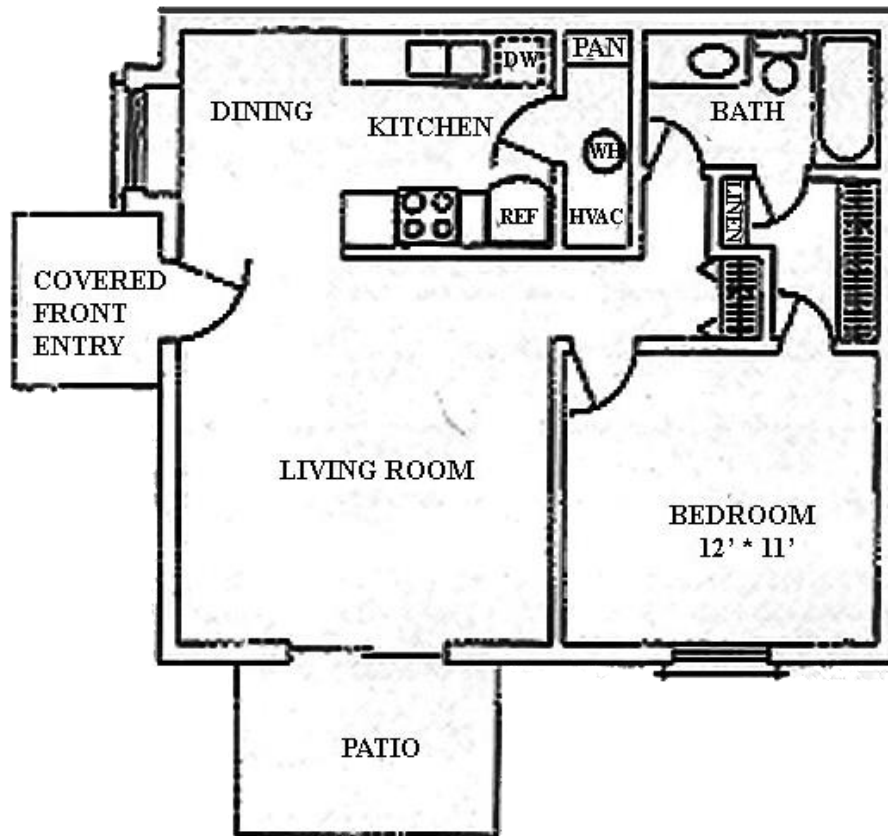

Westchester Square Apartments

ONE BEDROOM / PRIVATE ENTRANCE / ONE BATH
652 Sq. Ft.*

* All Square Footage is approximate only.

Westchester Square Apartments

4560 Lake Shore Drive
Waco, TX 76710

(254) 772-1020